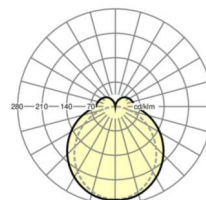

CHARACTERISTICS

Order number	18234604150
EAN number	4020863336340
Commodity code	94051190
Certification mark	IP 20, Protection class I, ENEC10 VDE, F, HACCP DIN10500/Food/IFS-application-related suitability/BRC, Indoor, CE
Impact resistance (IK rating)	IK03 (10°C bis 30°C)
Ambient temperatur	ta 10°C to 30°C
Warranty period	5 years
State funding programs	BEG - Federal funding for efficient buildings (valid only for Germany)

ELECTRICAL ENGINEERING

Controller	Electronic driver (1 pcs.)
System output	64W
Mains voltage	230V/50Hz
Circuit breakers (inrush current)	10 pieces/B10, 16 pieces/B16, 10 pieces/C10, 16 pieces/C16
Energy efficiency class/light source	B

LIGHTING TECHNOLOGY

Placement	LED, Colour rendering/Light colour CRI ≥ 80 / 4000K
Colour tolerance (MacAdam)	3SDCM
Photobiological safety (Luminaire)	RG1
Nominal luminous flux	10226lm
LED service life	50000h L80/B10 (Tq 30°C)
Luminaire luminous efficiency	160lm/W
Beam angle	130° (C0) / 110° (C90)
UGR lat./long.	26.5 / 25.0

MECHANICS

Housing colour	traffic white RAL 9016
Dimensions (LxWxDxH)	1531mm x 63mm x 54mm
Weight (net)	2kg
Type of installation	Mounting rail system installation

Dimensions

L	1531 mm	Length
B	63 mm	Width
H	54 mm	Height

DEEP-LINK

<https://www.regiolux.de/en/article/18234604150>

Reference	LED 10000lm 840
ηLB	100 %
Φ ↓/↑	84 % / 16 %
UGR lat./long.	26.5 / 25.0